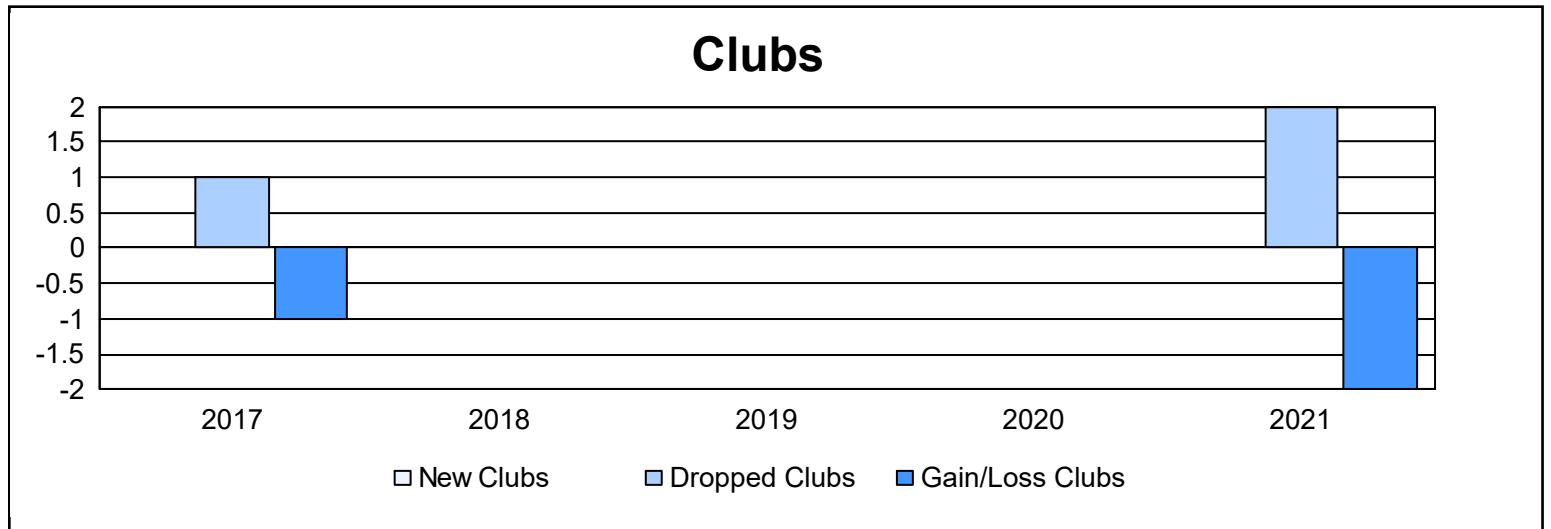

Year	New Clubs	Dropped Clubs	Gain/ Loss Clubs	New Members	Charter Members	Reinstate Members	Transfer Members	Total Member Added	Total Members Dropped	Gain/ Loss Members
2016-2017	0	1	-1	66	3	3	4	76	109	-33
2017-2018	0	0	0	63	0	6	1	70	75	-5
2018-2019	0	0	0	35	3	4	3	45	89	-44
2019-2020	0	0	0	41	0	7	2	50	84	-34
2020-2021	0	2	-2	32	1	1	2	36	90	-54
<b>Average</b>	<b>0</b>	<b>1</b>	<b>-1</b>	<b>47</b>	<b>1</b>	<b>4</b>	<b>2</b>	<b>55</b>	<b>89</b>	<b>-34</b>

### Membership Composition June 2021 Cumulative