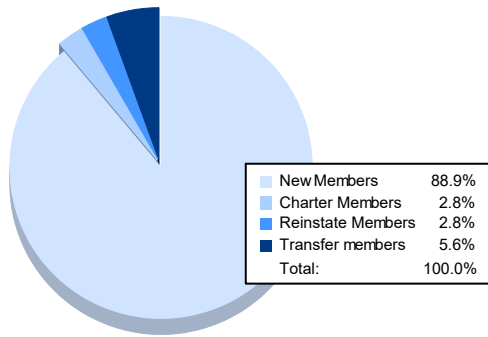

Year	New Clubs	Dropped Clubs	Gain/ Loss Clubs	New Members	Charter Members	Reinstate Members	Transfer Members	Total Member Added	Total Members Dropped	Gain/ Loss Members
2016-2017	0	1	-1	66	3	3	4	76	109	-33
2017-2018	0	0	0	63	0	6	1	70	75	-5
2018-2019	0	0	0	35	3	4	3	45	89	-44
2019-2020	0	0	0	41	0	7	2	50	84	-34
2020-2021	0	2	-2	32	1	1	2	36	90	-54
<b>Average</b>	<b>0</b>	<b>1</b>	<b>-1</b>	<b>47</b>	<b>1</b>	<b>4</b>	<b>2</b>	<b>55</b>	<b>89</b>	<b>-34</b>

### Membership Composition June 2021 Cumulative