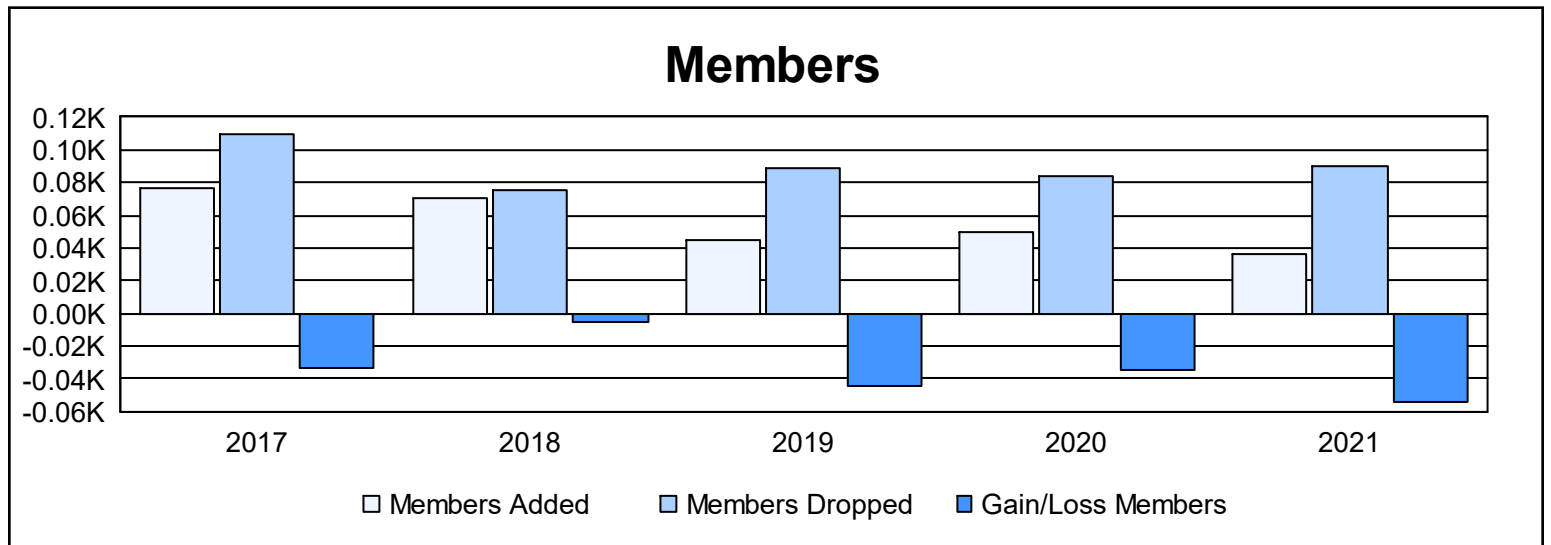

Year	New Clubs	Dropped Clubs	Gain/ Loss Clubs	New Members	Charter Members	Reinstate Members	Transfer Members	Total Member Added	Total Members Dropped	Gain/ Loss Members
2016-2017	0	1	-1	66	3	3	4	76	109	-33
2017-2018	0	0	0	63	0	6	1	70	75	-5
2018-2019	0	0	0	35	3	4	3	45	89	-44
2019-2020	0	0	0	41	0	7	2	50	84	-34
2020-2021	0	2	-2	32	1	1	2	36	90	-54
<b>Average</b>	<b>0</b>	<b>1</b>	<b>-1</b>	<b>47</b>	<b>1</b>	<b>4</b>	<b>2</b>	<b>55</b>	<b>89</b>	<b>-34</b>

### Membership Composition June 2021 Cumulative